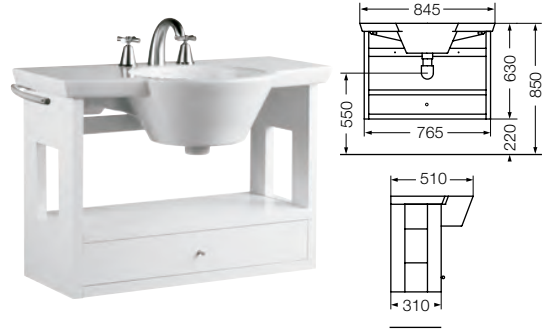

Conjunto lavatorio 85 cm y mueble colgante
Set lavatory 85 cm and hanging furniture
YH81C BB / EB / SB (1 agujero) / (1 hole)
YH83C BB / EB / SB (3 agujeros) / (3 holes)