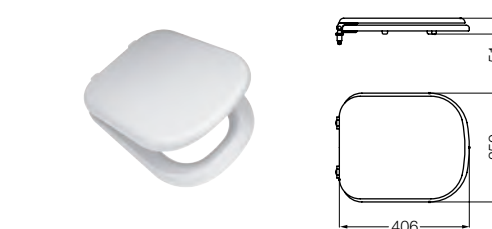

Tapa y asiento inodoro
Toilet cover and seat
TKMP B - herraje plástico / plastic ironwork (MDF)