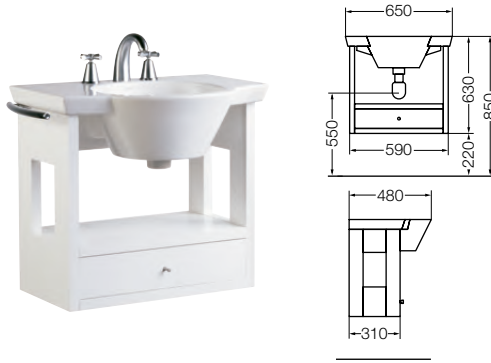

Conjunto lavatorio 65 cm y mueble colgante
Set lavatory 65 cm and hanging furniture
YH61C BB / EB / SB (1 agujero) / (1 hole)
YH63C BB / EB / SB (3 agujeros) / (3 holes)